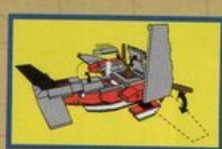

Propellers spin.

Cockpit opens.

Wings fold up for transport

ALL NEW!

AGES 6-12

D. Get a bird's eye view in this hydro plane!

Check out the whole dinosaur island from the skies above! When you see something interesting, make a smooth water landing. This hydro plane has a cargo area to hold anything you want to bring back to camp. Includes one adventurer and a pterodactyl. Ages 7-12. 202 pieces.